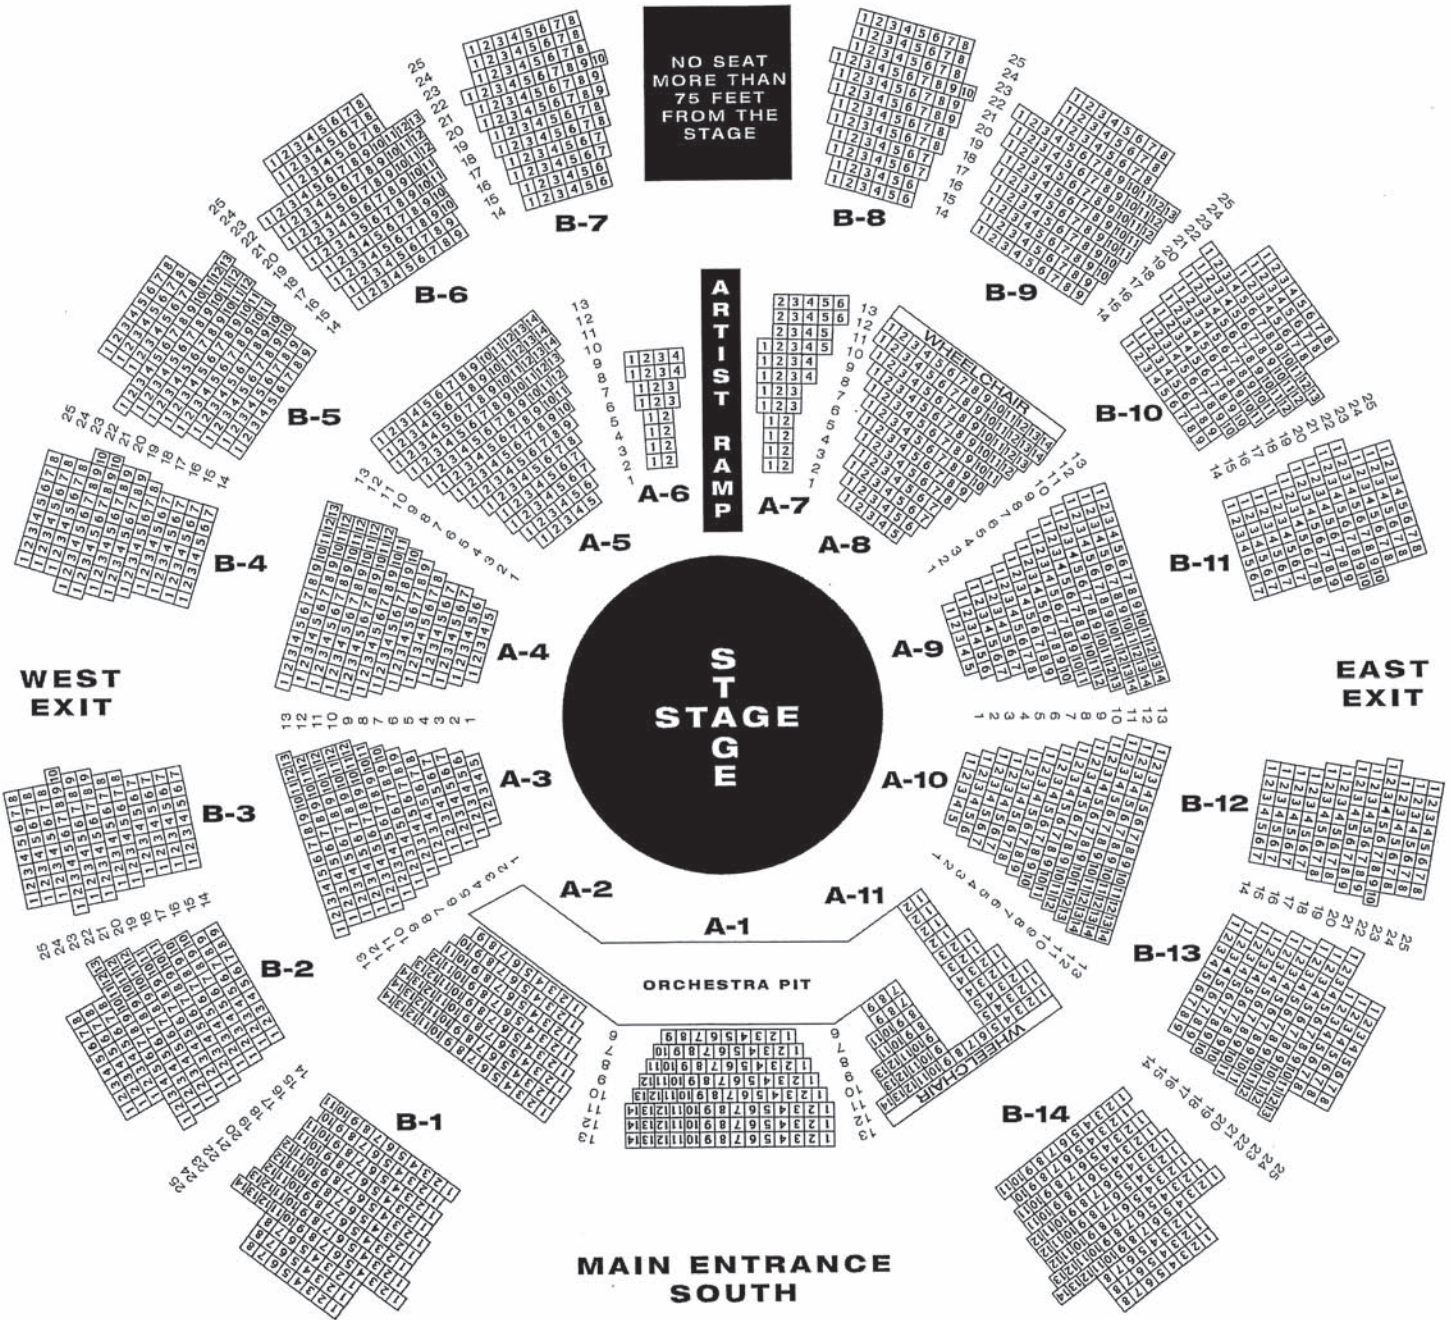

Celebrity Theatre

440 N. 32nd St., Phoenix, AZ 85005
 (south of Roosevelt Street and west of 32nd Street)

scottsdale
 center for the
 performing
 arts

480.994.ARTS (2787)

ScottsdalePerformingArts.org